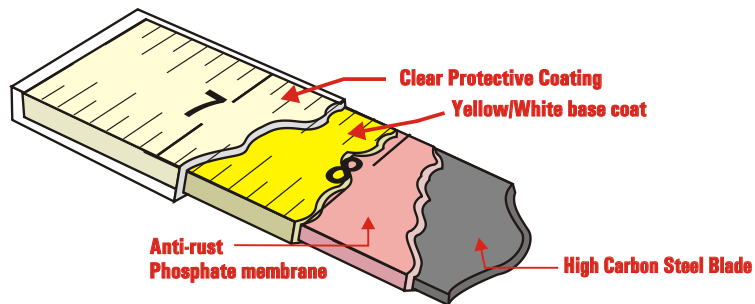

SCRATCH GUARD[®]
कम धिसे ज्यादा चले

Fleximesur

- *Manufactured from tempered high quality Carbon Steel Blade, phosphated & coated with special enamel to withstand corrosion and rust.*
- *Heavy duty Plastic / Zinc case.*
- *Ideal for high precision professional jobs.*