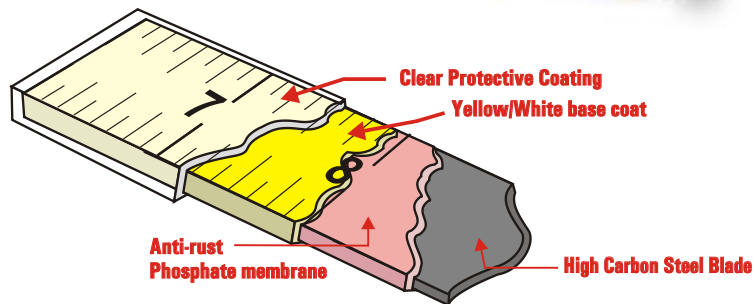

FREEMANS MEASURES (P) LTD
AN ISO 9001 ~ 2008 CERTIFIED COMPANY