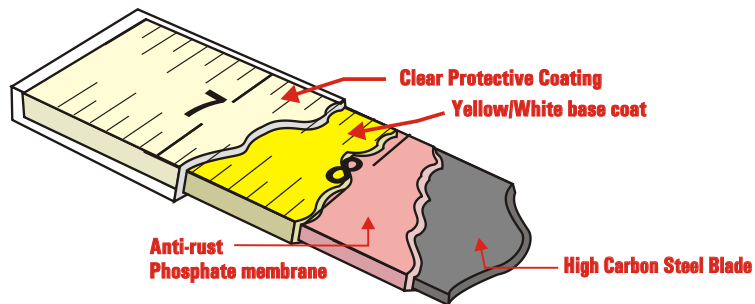

GK FML
A KVN Enterprise

SCRATCH GUARD[®]
कम धिसे ज्यादा चले

LEVOMESUR

WITH SPIRIT LEVEL & COMPASS

- *Manufactured from tempered high quality Carbon Steel Blade, phosphated & coated with special enamel to withstand corrosion and rust.*
- *Heavy duty Plastic case.*
- *Ideal for high precision professional jobs.*

Model No.	BLADE		INNER PACK	OUTER PACK		
	Length	Width	Qty	Qty	Weight	Measurement
LM02	2m /6ft	13mm (1/2")	10	200	19.0 Kgs	0.045 m ³ / 1.59 ft ³
LM03	3m /10ft	13mm (1/2")	10	200	24.5 Kgs	0.045 m ³ / 1.59 ft ³
LM516	5m /16ft	16mm (5/8")	5	100	20.7 Kgs	0.046m ³ / 1.62 ft ³