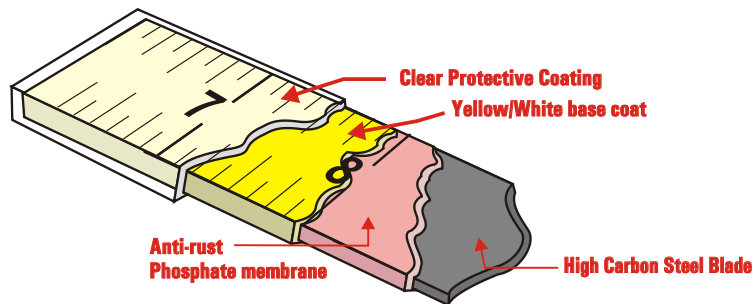

FREEMANS MEASURES (P) LTD
AN ISO 9001 ~ 2008 CERTIFIED COMPANY